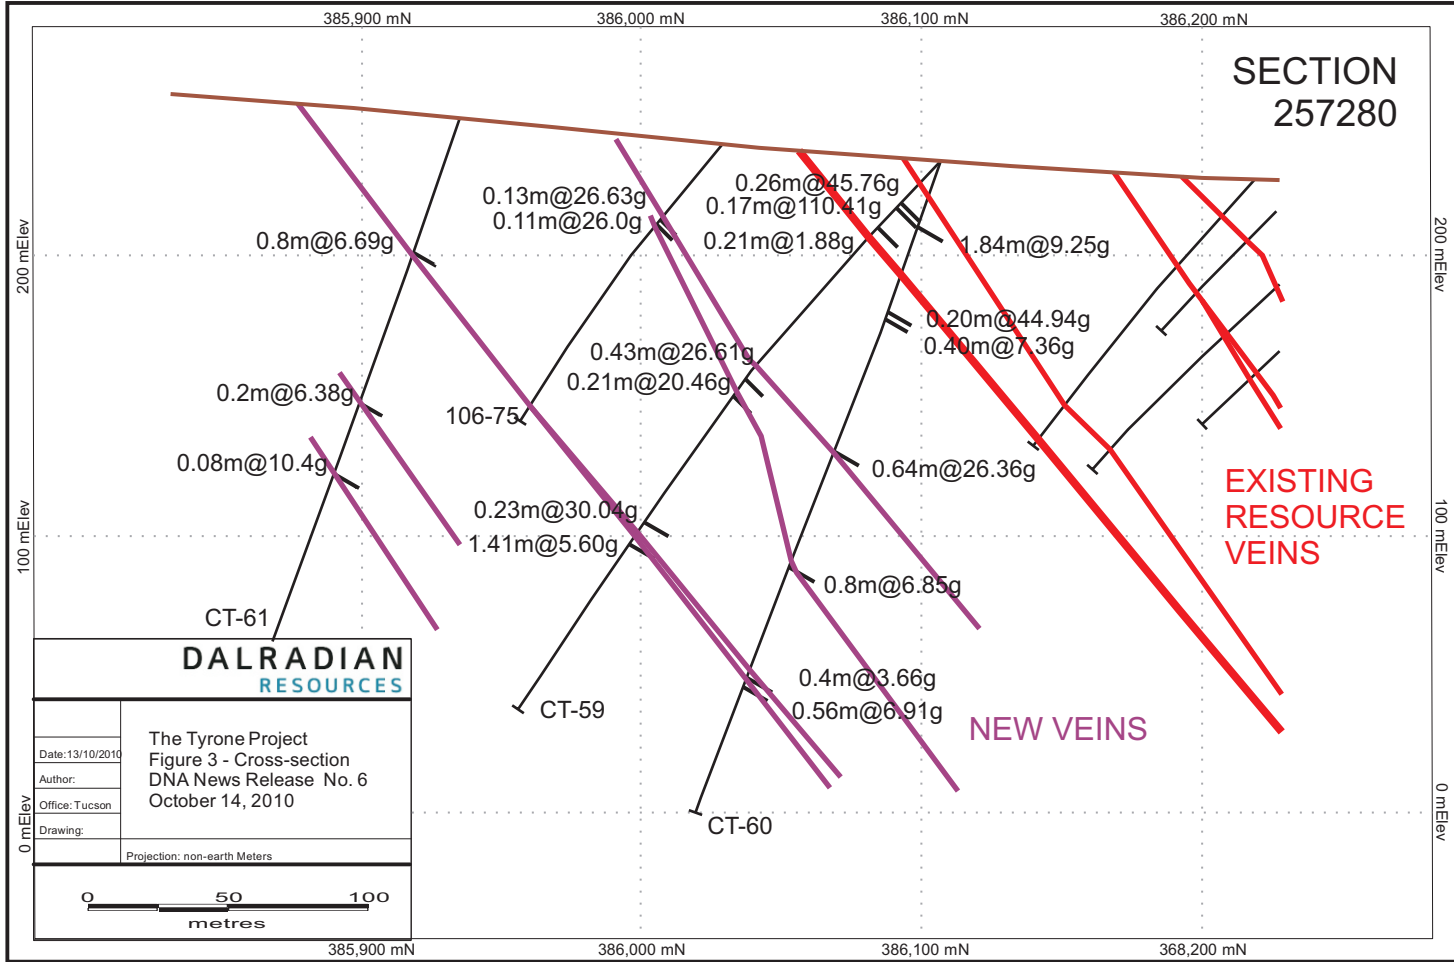

# SECTION 257280

**DALRADIAN**  
RESOURCES

Date: 13/10/2010

Author:

Office: Tucson

Drawing:

The Tyrone Project  
Figure 3 - Cross-section  
DNA News Release No. 6  
October 14, 2010

Projection: non-earth Meters

385,900 mN

386,000 mN

386,100 mN

386,200 mN

200 mElev

100 mElev

0 mElev

200 mElev

100 mElev

0 mElev